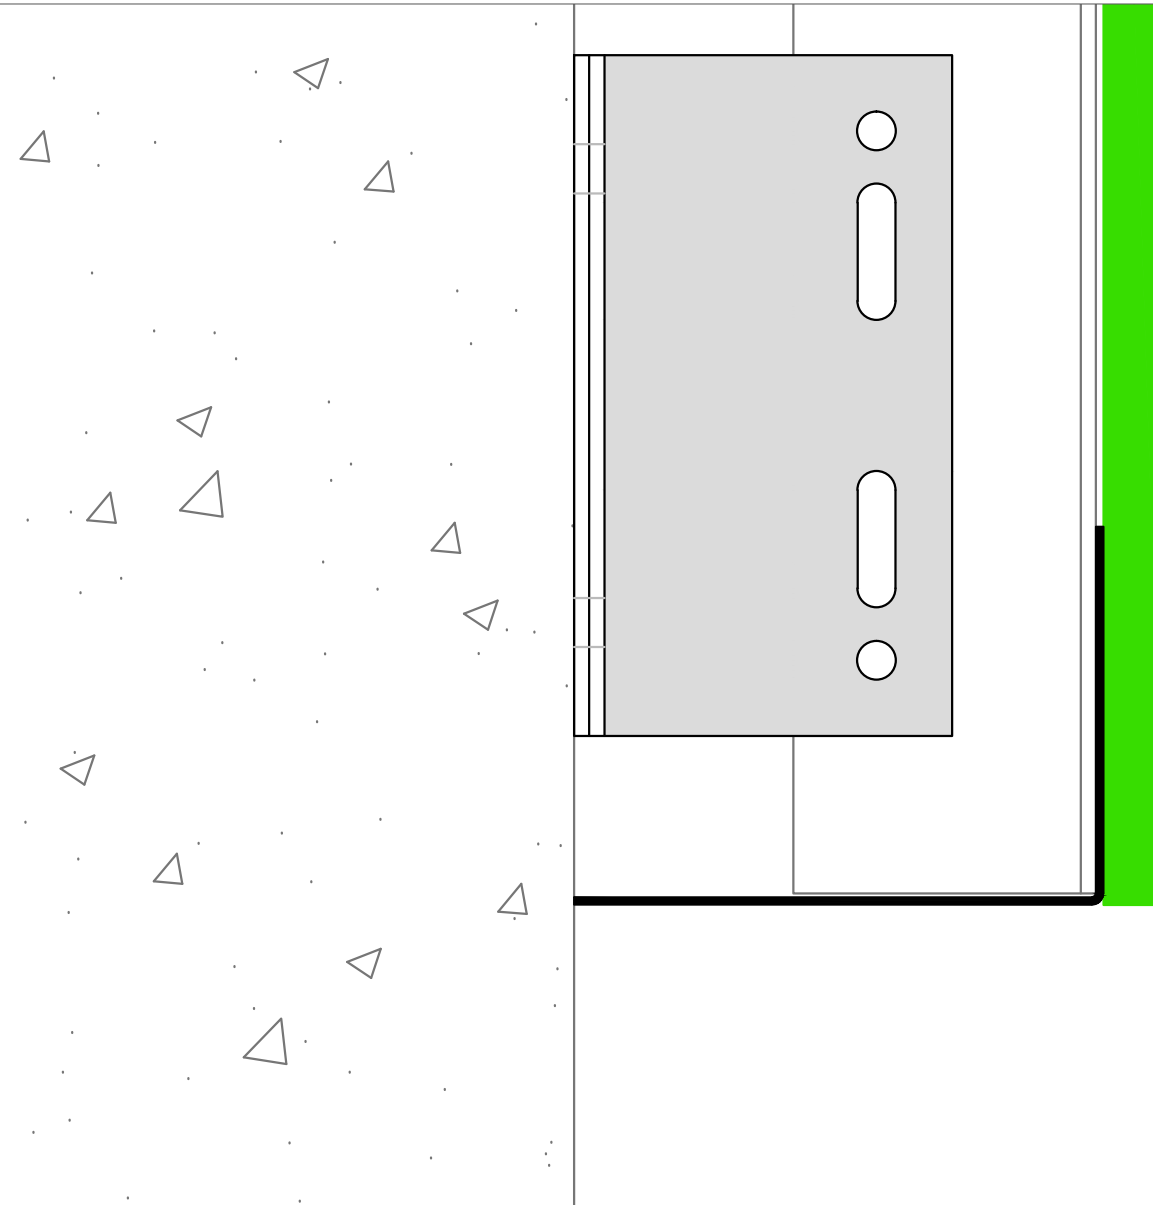

Date
03/06/2014

Scale
1:1

Material: 1050 A grade aluminium

REF: AL/VENT/60/70

Edition
ONE

Sheet
1/1

Please note , when we colour coat our profiles, only visible faces (as shown in this detail) are covered.If you wish to use the profile in a different way, please let our sales team know when you order so we can coat the correct faces for your installation. Thanks