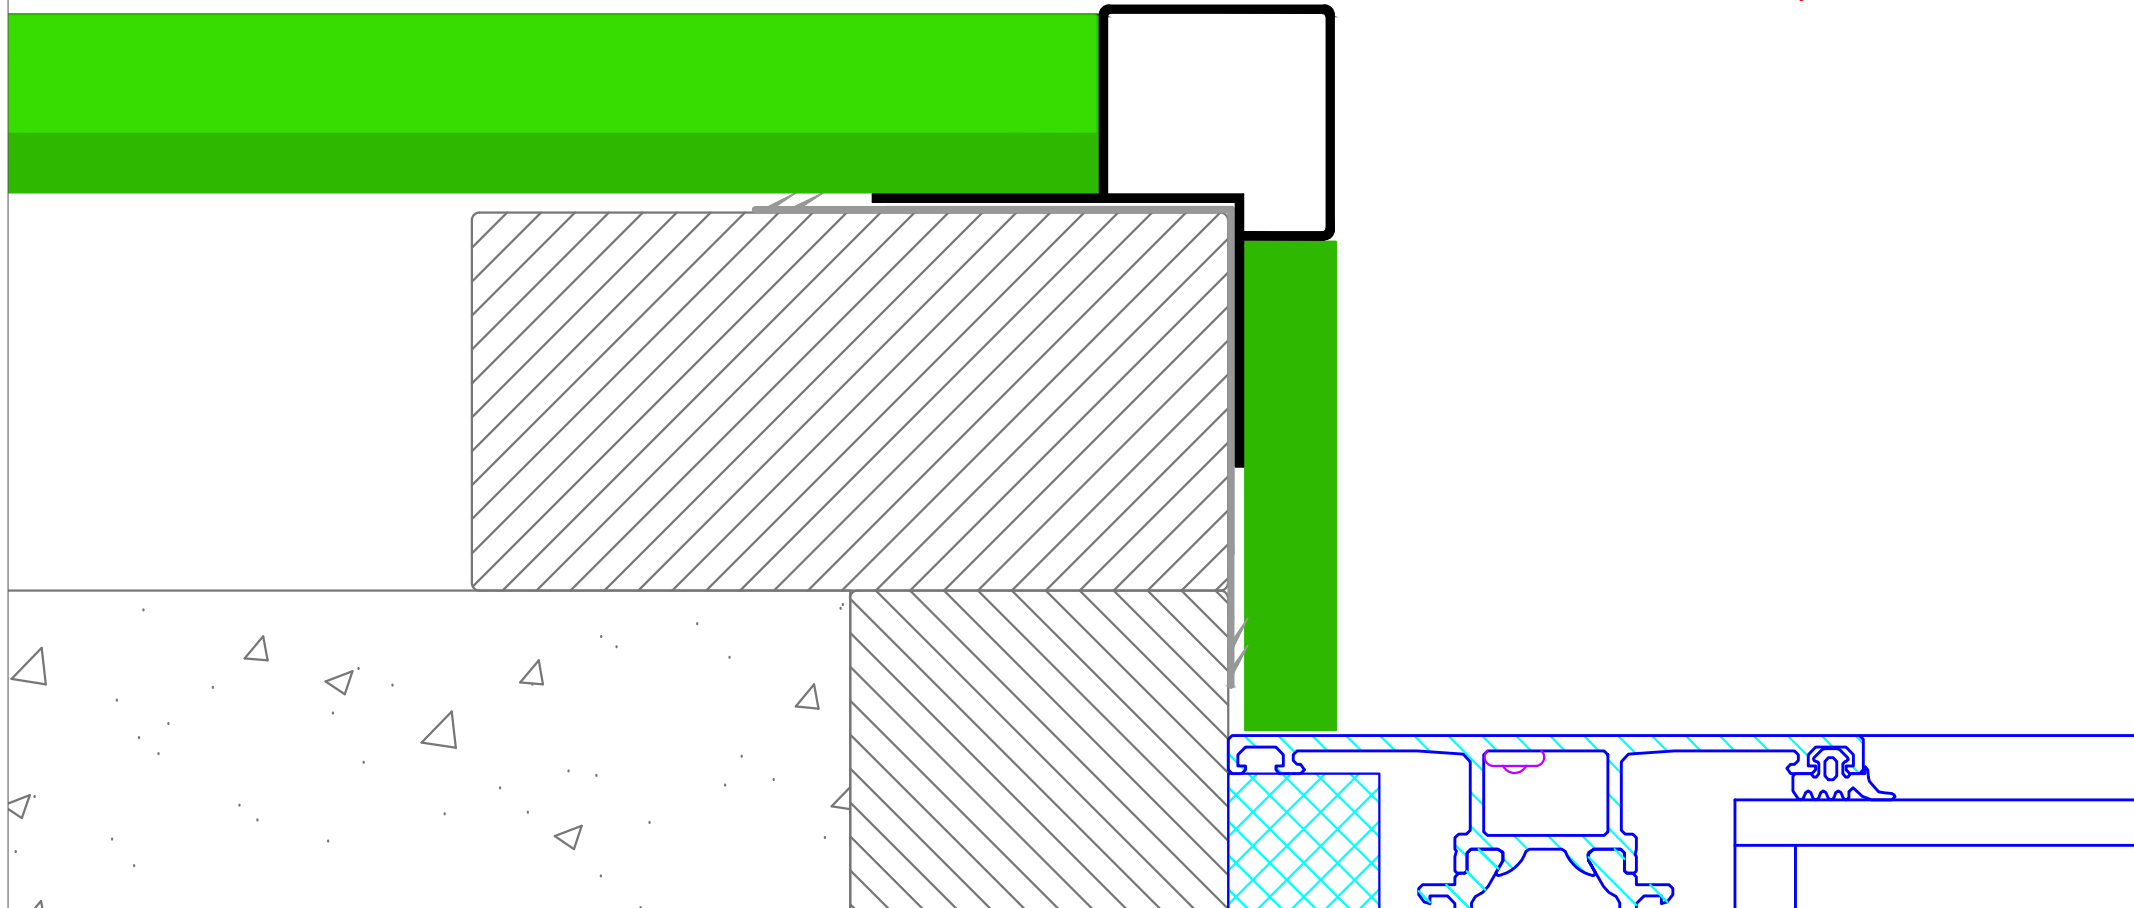

Date
02/08/2013

Scale
2:1

Approval

Name: _____

Signature: _____

Date: _____

Material: 6063 T6 grade Aluminium

REF: AL/125/13

Edition
ONE

Sheet
1/1

Please note , when we colour coat our profiles, only visible faces (as shown in this detail) are covered.If you wish to use the profile in a different way, please let our sales team know when you order so we can coat the correct faces for your installation. Thanks

A DIVISION OF AMARI PLASTICS PLC
ALL COPYRIGHTS RESERVED

This drawing remains the property of Plastestrip Profiles, St Austell

Dimensions in mm

Drawn by
GJL

Filename
al125-12.dwg

Date
02/08/2013

Scale
1:1

Typical detail