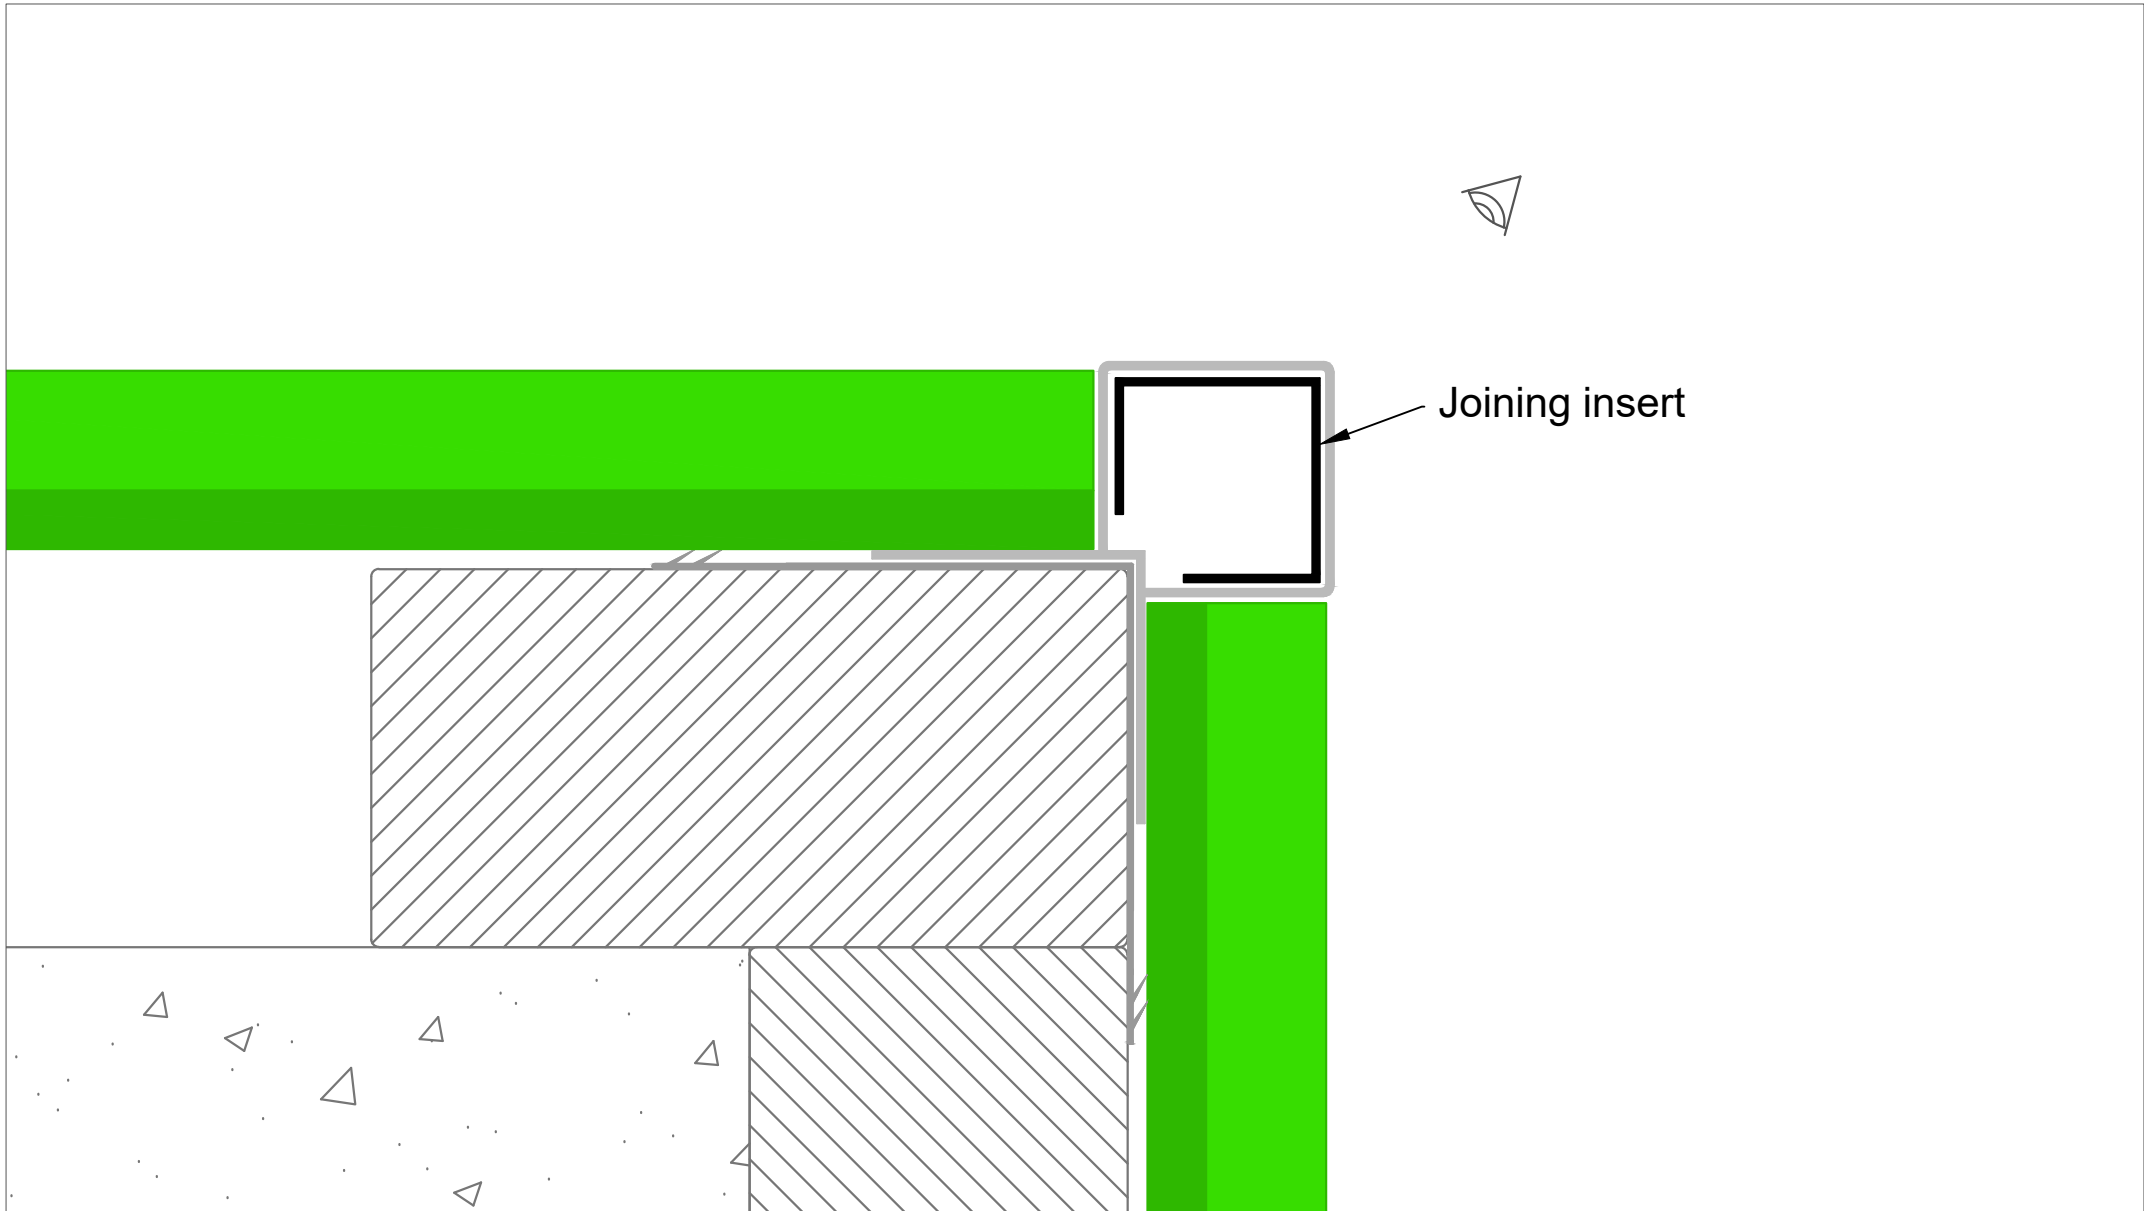

A DIVISION OF AMARI PLASTICS PLC  
ALL COPYRIGHTS RESERVED

This drawing remains the property of Plastestrip Profiles, St Austell

Dimensions in mm

Drawn by  
GJL

Filename  
al125ccp.dwg

Date  
15/03/2016

Scale  
1:1

Typical detail

Material: 1050 grade aluminium

REF: AL/125/CCP

Edition  
ONE

Sheet  
1/1