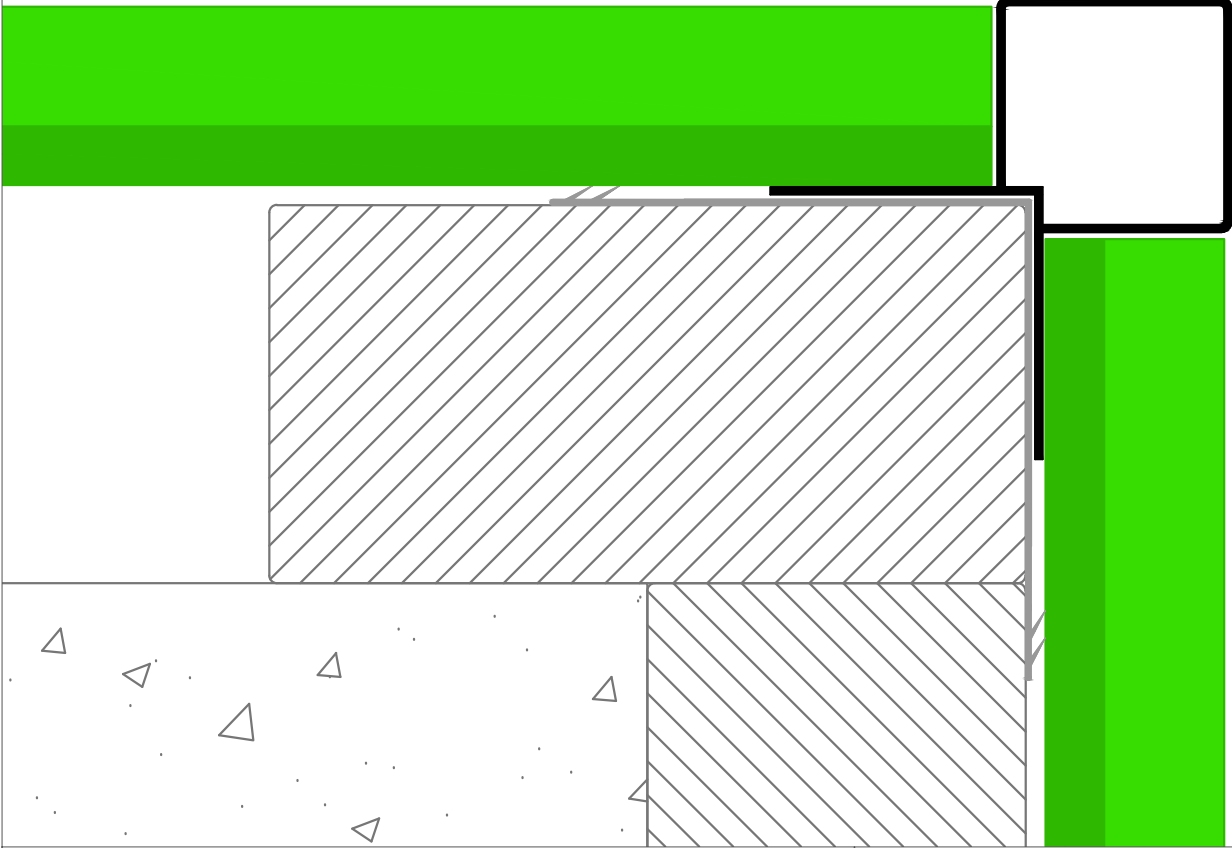

Edition
ONE

Sheet
1/1

Please note , when we colour coat our profiles, only visible faces (as shown in this detail) are covered.If you wish to use the profile in a different way, please let our sales team know when you order so we can coat the correct faces for your installation. Thanks

A DIVISION OF AMARI PLASTICS PLC
ALL COPYRIGHTS RESERVED

This drawing remains the property of Plastestrip Profiles, St Austell

Dimensions in mm

Drawn by
GJL

Filename
al125.dwg

Date
09/01/2013

Scale
1:1

Typical detail